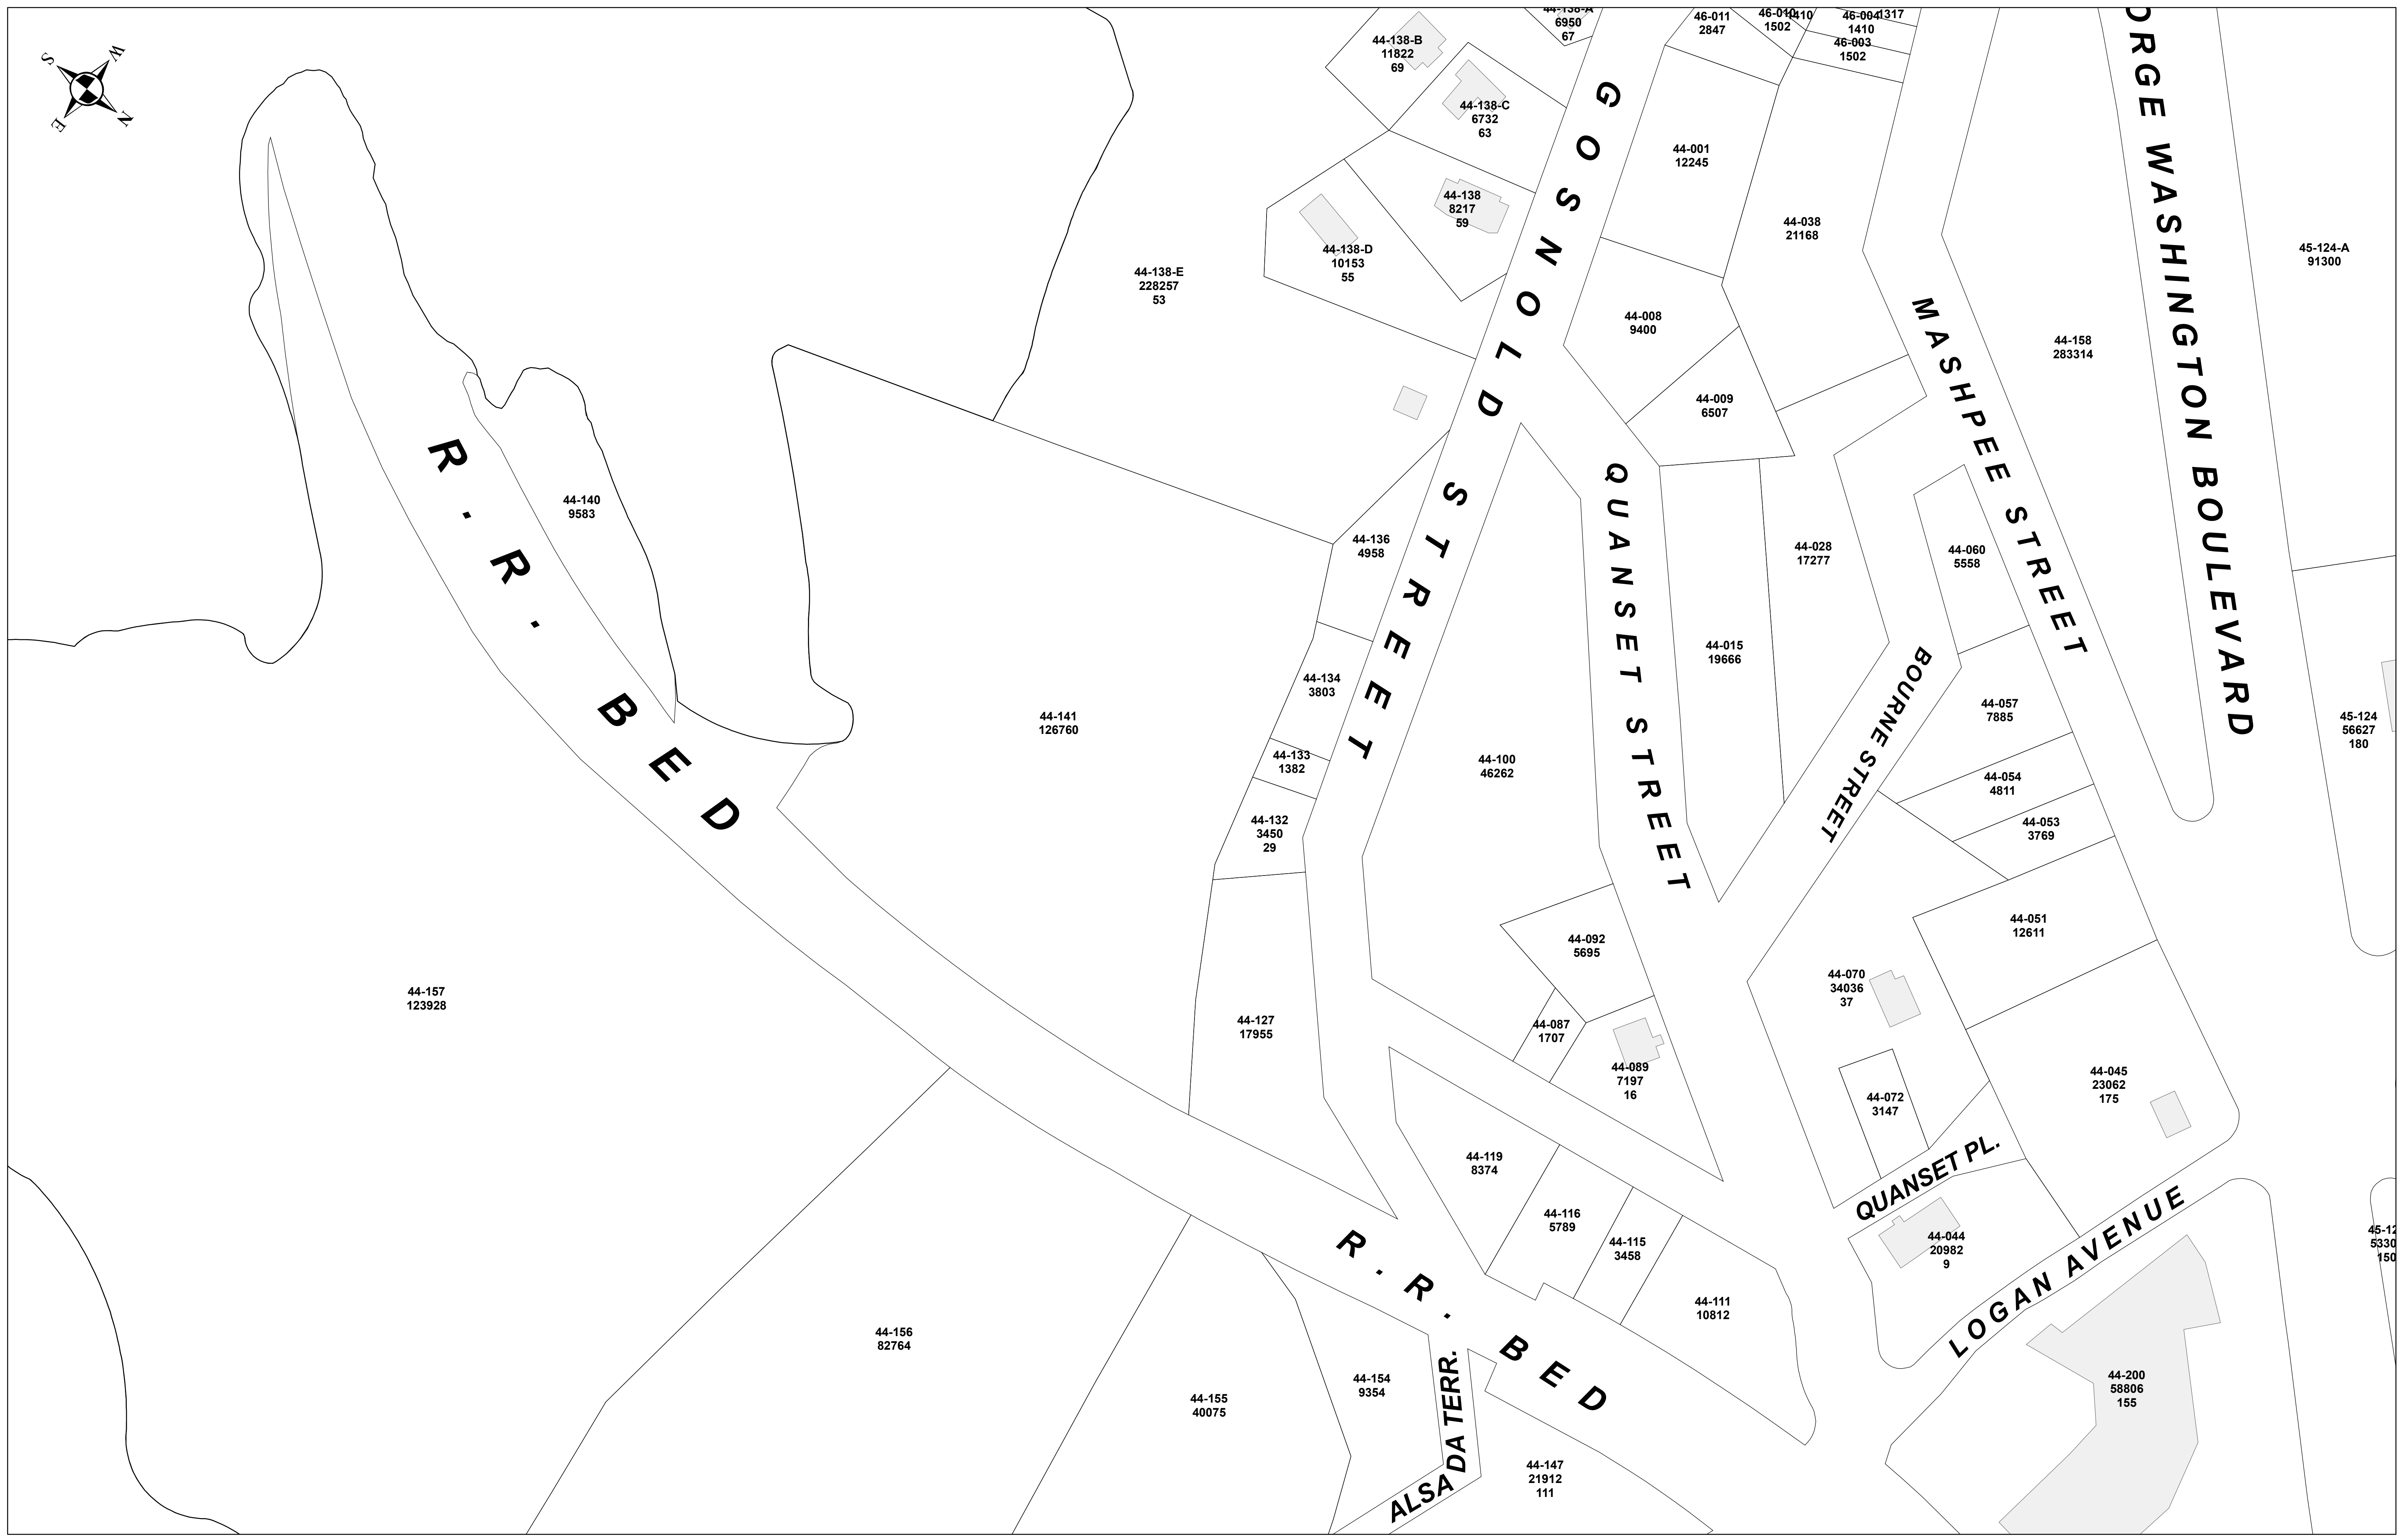

See Sheet # 46

See Sheet # 45

See Sheet # 43

TOP NUMBER = MAP/LOT NUMBER
 MIDDLE NUMBER = LOT SIZE
 BOTTOM NUMBER = ADDRESS

JANUARY 1, 2007

COLER & COLANTONIO
 ENGINEERS AND SCIENTISTS