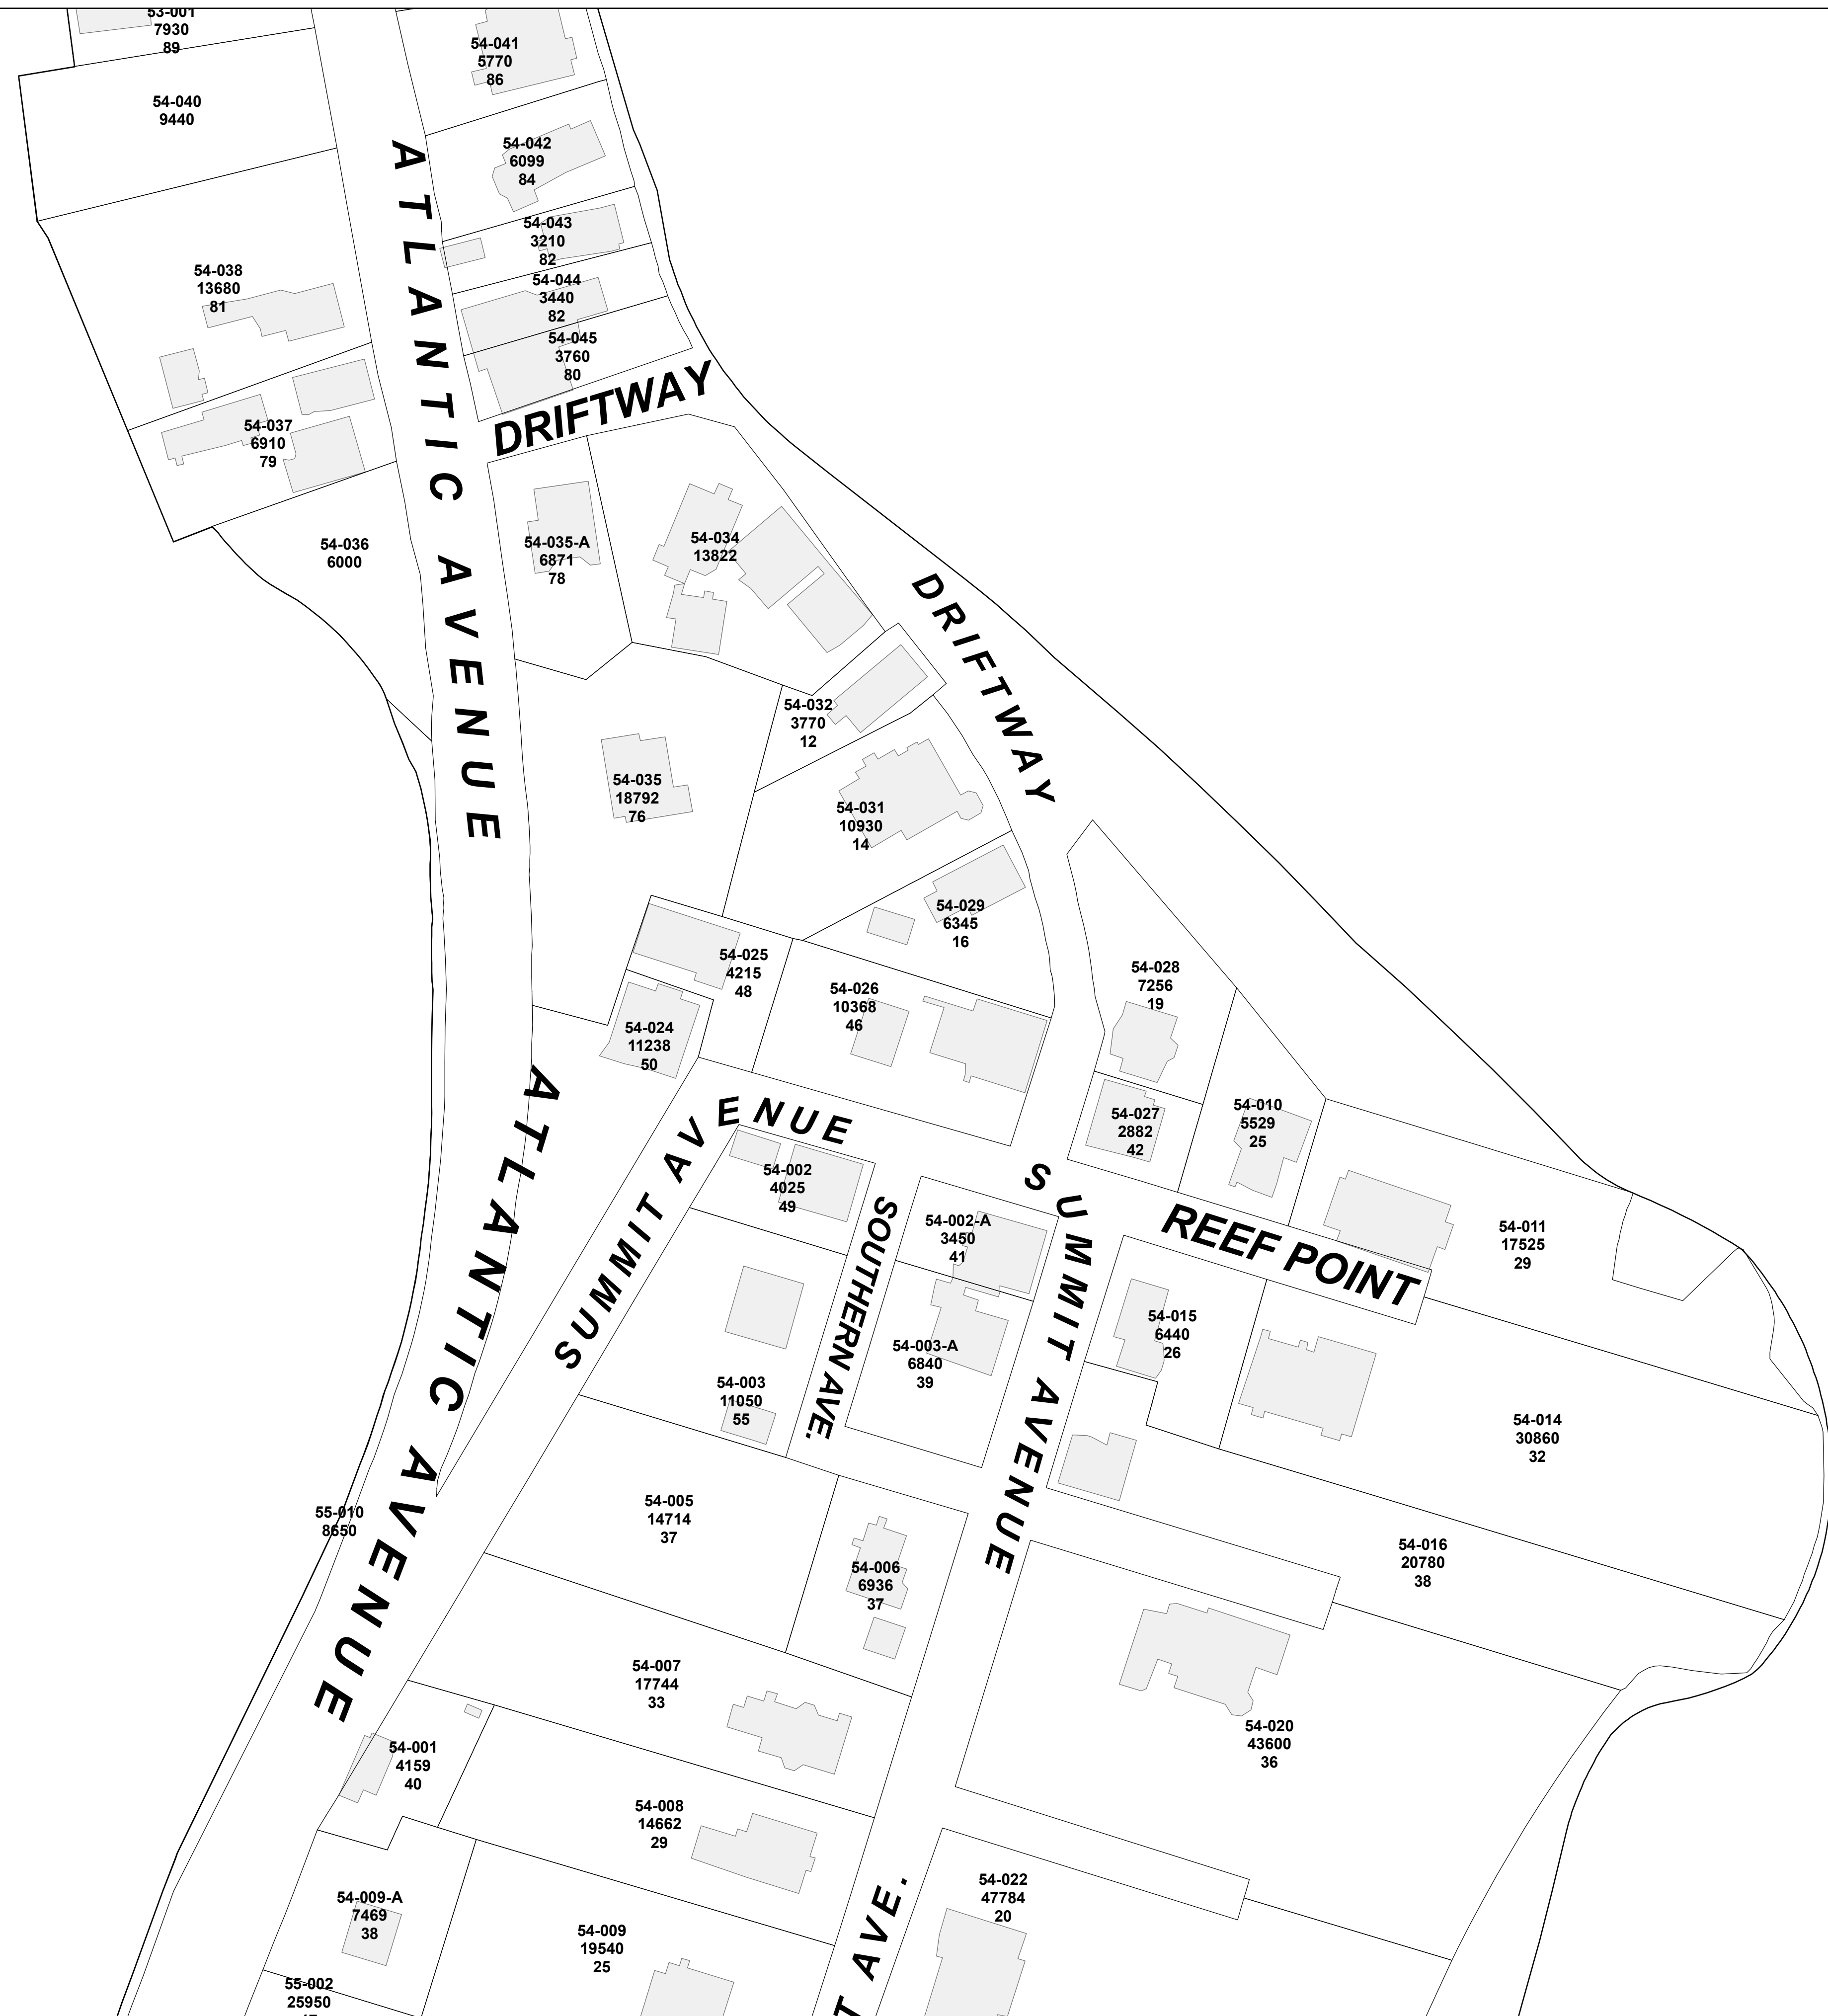

See Sheet # 53

See Sheet # 55

TOP NUMBER = MAP/LOT NUMBER
 MIDDLE NUMBER = LOT SIZE
 BOTTOM NUMBER = ADDRESS

JANUARY 1, 2007

COLER & COLANTONIO
 ENGINEERS AND SCIENTISTS